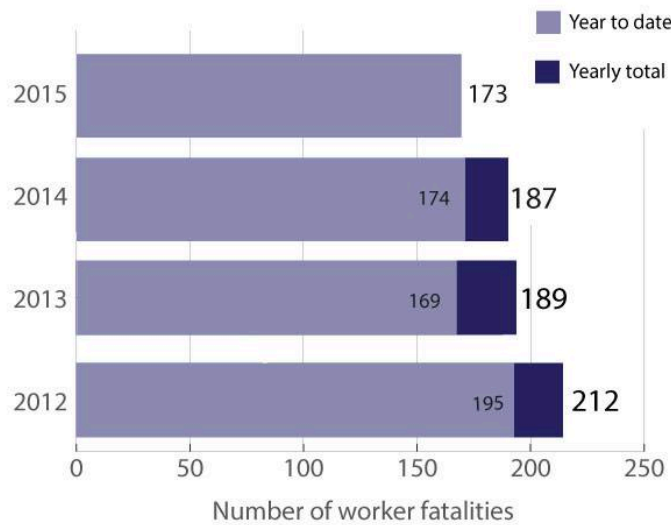

Notice of work related fatalities Australia 2015

Back in December 1st I posted some terrible statistics based, since then I am totally shocked to have read the latest's statistics.

Figures from December 1st 2015-12-01

As of today 19 days later

It's not the end of the year yet! We need to do something above and beyond what we are doing now