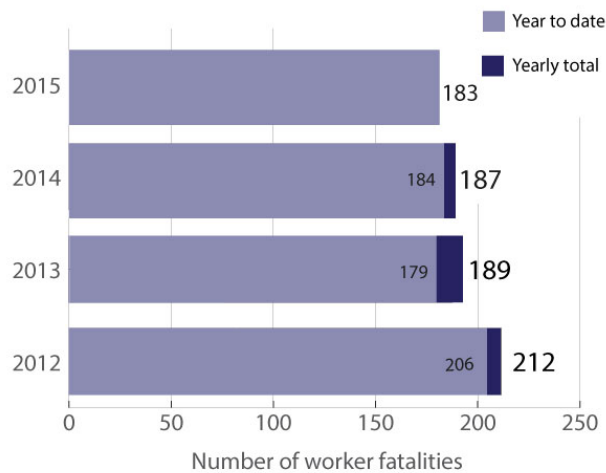

Notice of work related fatalities Australia 2015

Back in December 1st I posted some terrible statistics based, since then I am totally shocked to have read the latest's statistics.

Figures from December 1st 2015-12-01

As of today 19 days later

It's not the end of the year yet! We need to do something above and beyond what we are doing now